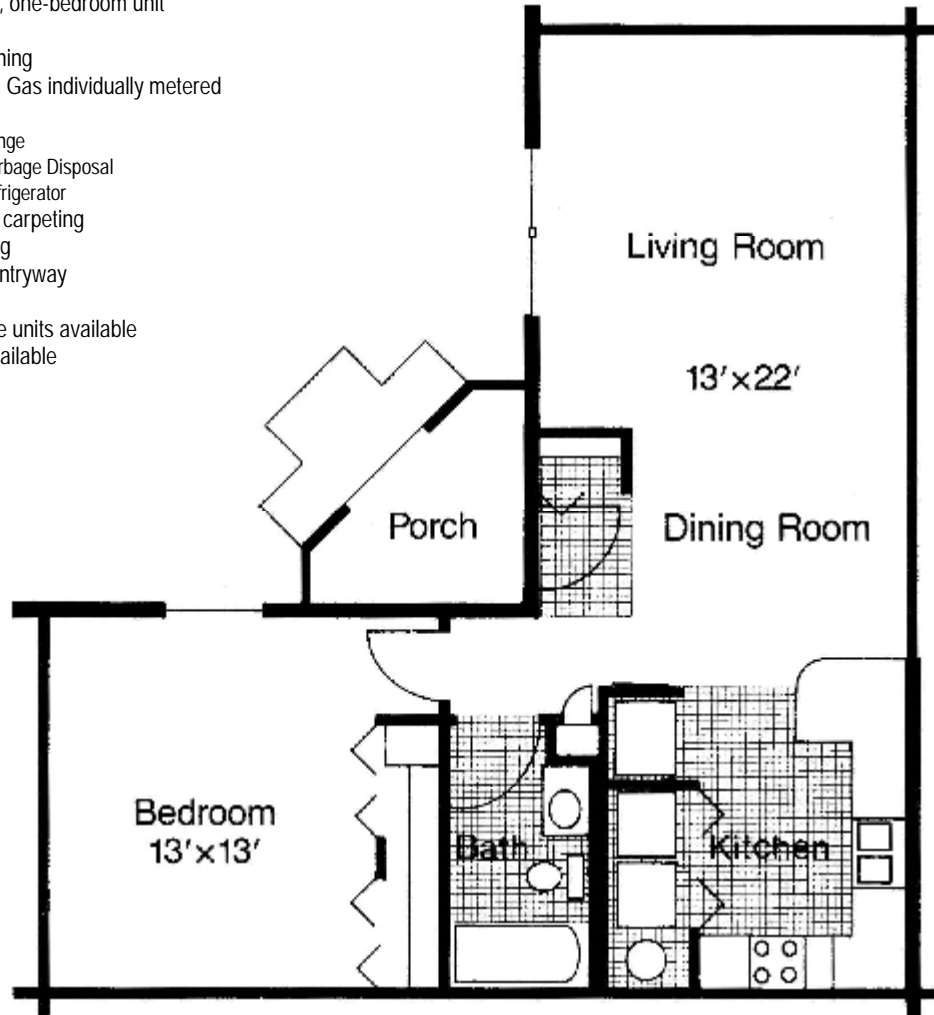

# B

*ridgeport*

728 square feet  
Single level, one-bedroom unit

Air conditioning  
Electricity & Gas individually metered  
Appliances

- Range
- Garbage Disposal
- Refrigerator

Wall to wall carpeting  
Vinyl flooring  
Protected entryway  
Front porch  
Mini-storage units available  
Garages available

# Bridgeport 1 Bedroom